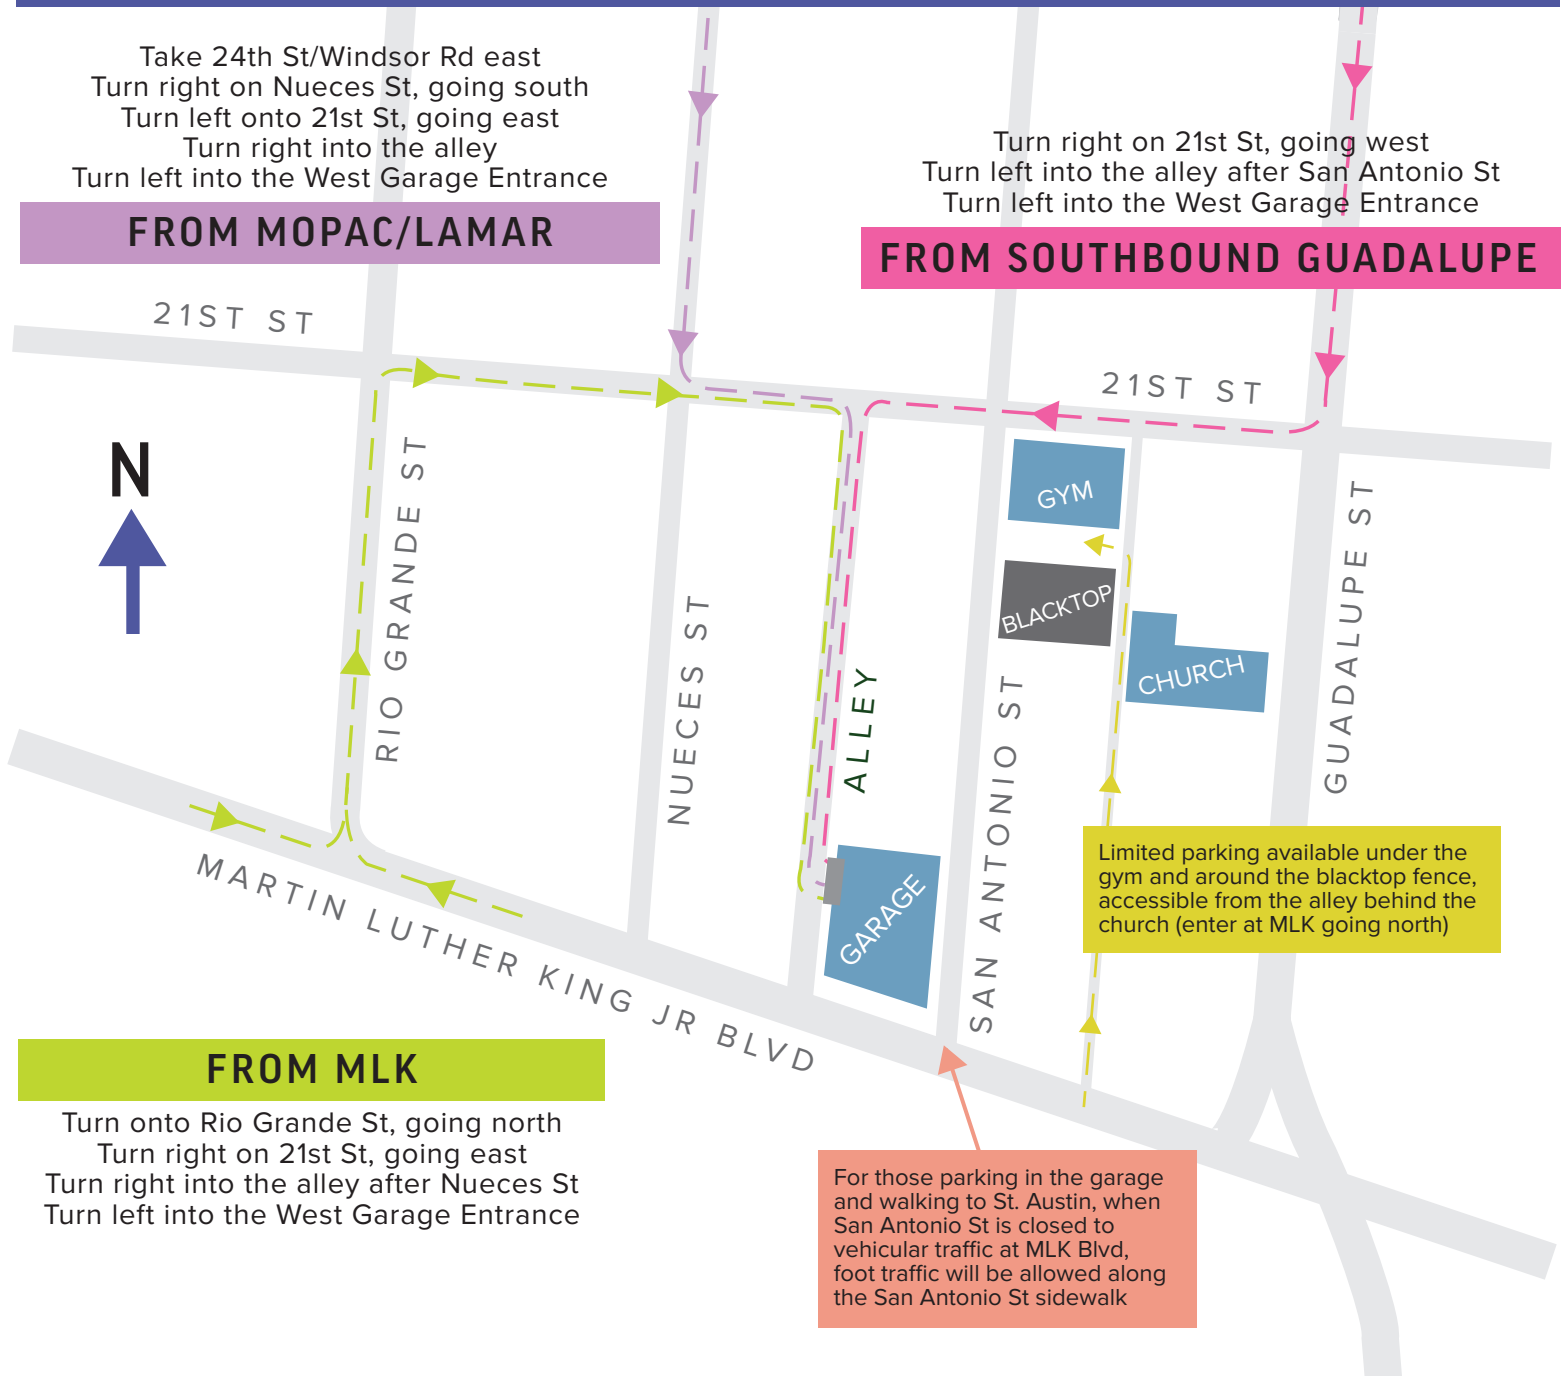

ALTERNATE ROUTES FOR PARKING DUE TO ROAD CLOSURE

Take 24th St/Windsor Rd east
Turn right on Nueces St, going south
Turn left onto 21st St, going east
Turn right into the alley
Turn left into the West Garage Entrance

FROM MOPAC/LAMAR

Turn right on 21st St, going west
Turn left into the alley after San Antonio St
Turn left into the West Garage Entrance

FROM SOUTHBOUND GUADALUPE

FROM MLK

Turn onto Rio Grande St, going north
Turn right on 21st St, going east
Turn right into the alley after Nueces St
Turn left into the West Garage Entrance

For those parking in the garage and walking to St. Austin, when San Antonio St is closed to vehicular traffic at MLK Blvd, foot traffic will be allowed along the San Antonio St sidewalk

Please visit our website staustin.org and our Facebook page facebook.com/staustinparish for updated information.